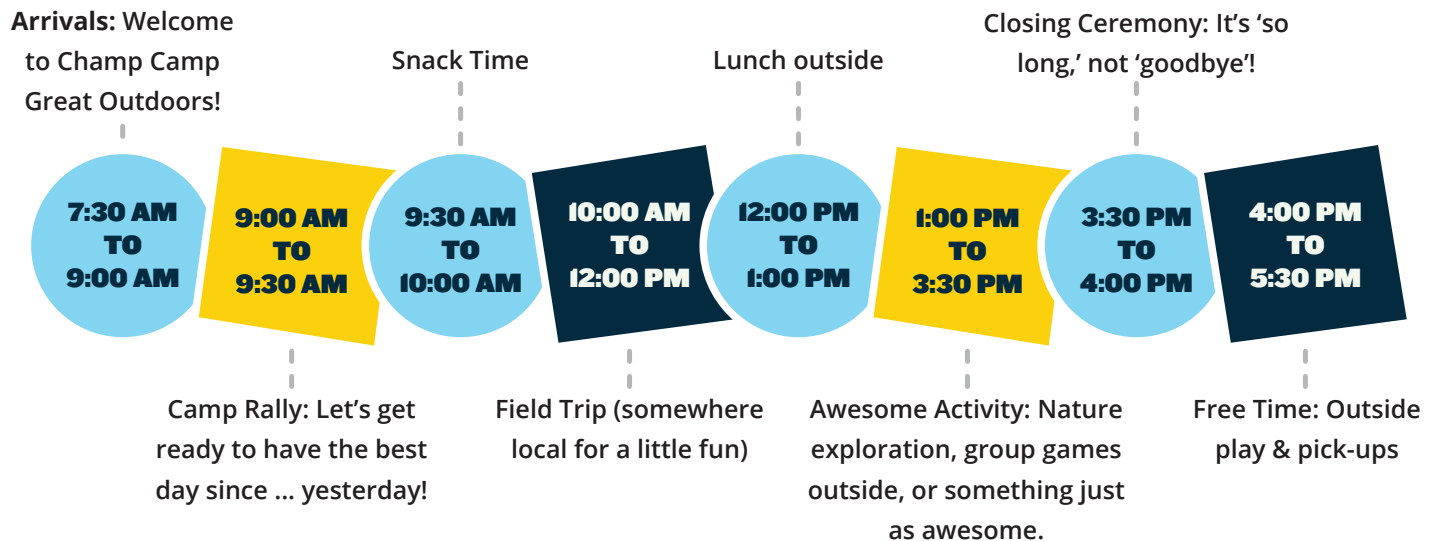

A DAY AT CHAMP CAMP GREAT OUTDOORS: FROM SUN-UP TO FUN-DOWN

Experiences They'll Never Forget

SAMPLE DAILY SCHEDULE

A summer camp packed with excitement, challenge, and adventure transforms you.

Visit the Champ Camp Great Outdoors website for more information and locations.